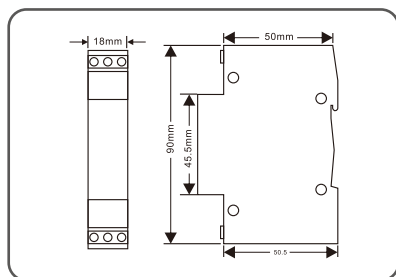

SY485

SY485 基本电路图
SY485 Basic circuit diagram

SY485工业控制信号电涌保护器,是专门用于RS485信号线路及端口的电涌保护器。本产品内置过压过流抑制模式,采用二级串联防护电路设计,对浪涌电压及电流能够进行有效抑制。同时本产品采用故障自恢复设计,令产品信号对线路及设备的保护更全面,保障信号传输和设备正常运行。

根据防雷分区概念,该电涌保护器可安装于LPZ 0A-2及更高界面或直接安装于靠近被保护设备的前端。适用于工业控制信号,如现场总线、消防信号、温度感应器、烟雾感应器、DCS控制总线、现场仪表、液位仪等0-20mA,4-20mA控制线等输入输出接口。

SY485 Industrial control signal line SPD is a surge protection device especially designed for RS485 signal circuit and ports. With internal over voltage and over current suppression model, and two levels connection circuit protection design, the SPD can suppress surge voltage and current effectively. The product has applied the malfunction self-recovery design, thus providing thorough protection for the signal and the appliance, and ensure the transfer of signal and the operation of equipment.

According to the definition of the partition of lightning protection, this device can be installed on LPZ0A-2 or a higher interface, or it can be installed directly at the front-end of the protected equipment. It can be applied to protect the industrial control signal, such as the field bus, 0-20mA, control line, 4-20mA control line and other input and output interface.

SY485 尺寸图
SY485 Dimension diagram

通流量大，电压保护级别低

High discharge capacity, low voltage protection level

快速响应

Quick response

核心器件全部采用国际知名的RUILON品牌

All the core components are from international famous brand Ruilon