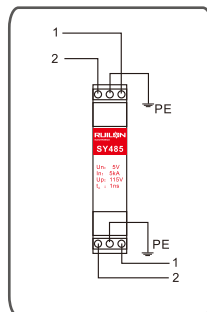

SY485 Industrial control signal line SPD is a surge protection device especially designed for RS485 signal circuit and ports. With internal over voltage and over current suppression model, and two levels connection circuit protection design, the SPD can suppress surge voltage and current effectively. The product has applied the malfunction self-recovery design, thus providing thorough protection for the signal and the appliance, and ensure the transfer of signal and the operation of equipment.

According to the definition of the partition of lightning protection, this device can be installed on LPZ0A-2 or a higher interface, or it can be installed directly at the front-end of the protected equipment. It can be applied to protect the industrial control signal, such as the field bus, 0-20mA, control line, 4-20mA control line and other input and output interface.

SY485

Type	型号	SY485			
		SY485/5	SY485/12	SY485/24	
Nominal operating voltage	标称工作电压	Un	5VDC	12VDC	24VDC
Max.Continuous voltage	最大持续工作电压	Uc	8VDC	22VDC	42VDC
Norminal discharge current(8/20 μ s)	标称放电电流(8/20 μ s)	In		5kA	
Max. discharge current (8/20 μ s)	最大通流量(8/20 μ s)	I _{max}		10kA	
Voltage protection level	保护水平	Up	115V	130V	210V
Response time	响应时间	t _a		1ns	
Rates	传输速率			2-12M	
Protection ports	端口		Connecting screw/压接端子		
Operating temperature range	工作温度范围	T	-40°C~ +80°C		
Outer casing protection grade	防护等级		IP20		
Mounting on	安装支架		35mmDIN (35mm标准导轨)		
Enclosure material	外壳		Thermoplastic (热塑性材料)		
Test standards	测试依据		GB18802. 21-2011		

SY485 尺寸图
SY485 Dimension diagram

通流量大，电压保护级别低

High discharge capacity, low voltage protection level

快速响应

Quick response

核心器件全部采用国际知名的RUILON品牌

All the core components are from international famous brand Ruilon